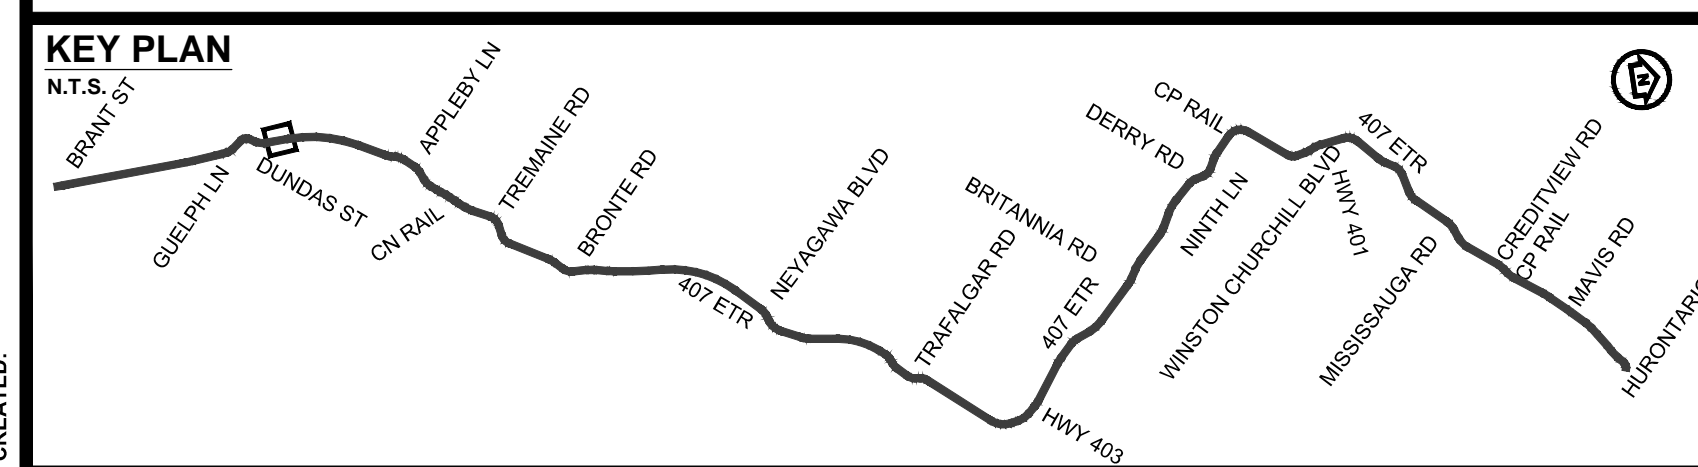

DRAWING NAME: J:\TOR\16234-ON-MTO 407 TRANSITWAY WC TO BRANTTITTS General\03 - Drawings\8 - Property\Plates\407 TW4-Plate 09.dwg  
MODIFIED: Dec 05, 2019 8:05pm  
CREATED:

**407 TRANSITWAY**  
WEST OF BRANT STREET TO WEST OF HURONTARIO STREET  
G.W.P. 16-20003, CA 2016-E-0038  
PROPERTY PLAN  
STA. 17+400 TO STA. 18+040

PLATE  
**09**  
DATE  
11/20/2019