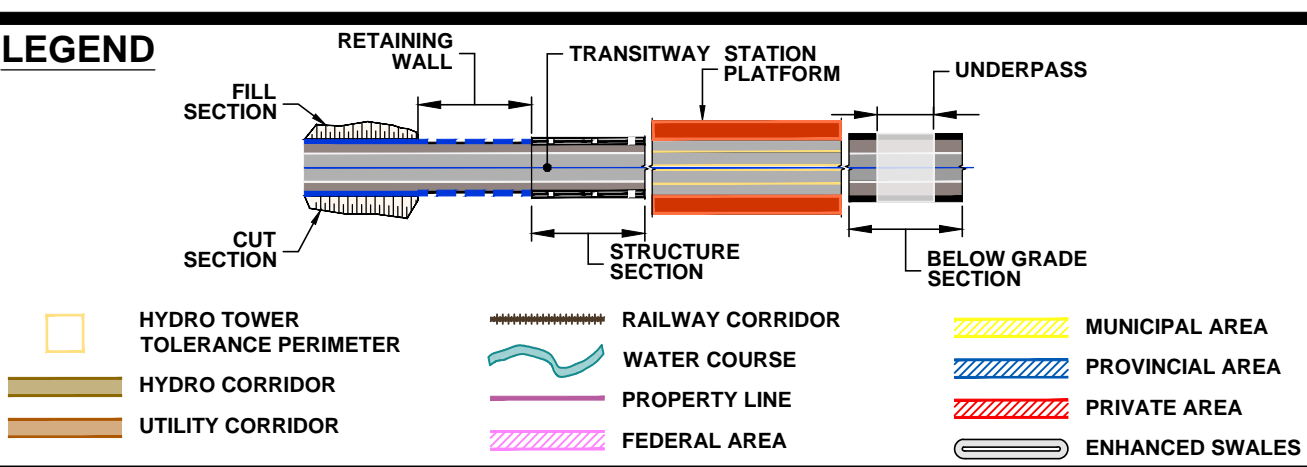

DRAWING NAME: J:\TOR\16234-ON-MTO 407 TRANSITWAY WC TO BRANTTITTS General\03 - Drawings\8 - Property\Plates\407 TW4-Plate 09.dwg  
MODIFIED: Dec 05, 2019 8:05pm  
CREATED:

**407 TRANSITWAY**  
WEST OF BRANT STREET TO WEST OF HURONTARIO STREET  
G.W.P. 16-20003, CA 2016-E-0038  
PROPERTY PLAN  
STA. 17+400 TO STA. 18+040

PLATE  
**09**  
DATE  
11/20/2019